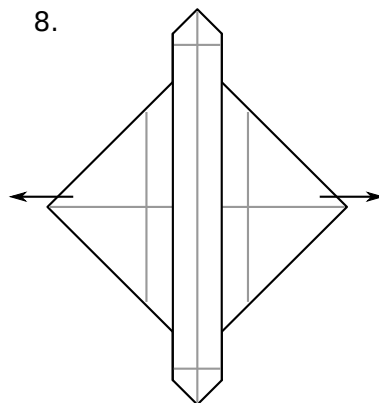

Heart Envelope

Designed by Jo Nakashima

<http://jonakashima.com.br>
<http://youtube.com/jonakashima>

Date: 25/Jan/2015
Difficulty Level: simple
Time to fold it: 5 minutes
Video: <http://youtu.be/Ff52KRmW3SU>

Paper: 18cm x 18cm

- Standard paper
- Tissue foil
- Wet folding

10.

11.

12.

13.

14.

15.