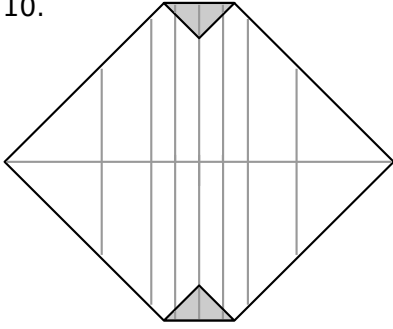

Heart Envelope

Designed by Jo Nakashima

<http://jonakashima.com.br>
<http://youtube.com/jonakashima>

Date: 25/Jan/2015
Difficulty Level: simple
Time to fold it: 5 minutes
Video: <http://youtu.be/Ff52KRmW3SU>

Paper: 18cm x 18cm

- Standard paper
- Tissue foil
- Wet folding

10.

11.

12.

13.

14.

15.