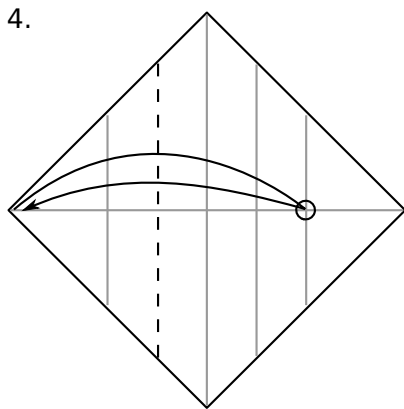

Heart Envelope

Designed by Jo Nakashima

<http://jonakashima.com.br>
<http://youtube.com/jonakashima>

Date: 25/Jan/2015
Difficulty Level: simple
Time to fold it: 5 minutes
Video: <http://youtu.be/Ff52KRmW3SU>

Paper: 18cm x 18cm

- Standard paper
- Tissue foil
- Wet folding

10.

11.

12.

13.

14.

15.