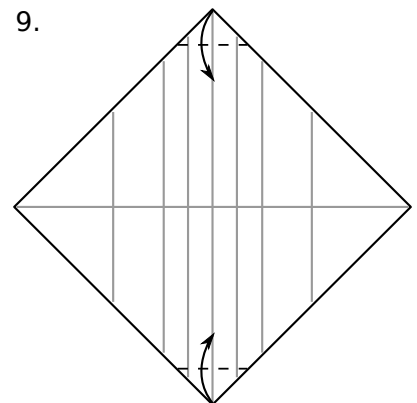

Heart Envelope

Designed by Jo Nakashima

<http://jonakashima.com.br>
<http://youtube.com/jonakashima>

Date: 25/Jan/2015
Difficulty Level: simple
Time to fold it: 5 minutes
Video: <http://youtu.be/Ff52KRmW3SU>

Paper: 18cm x 18cm

- Standard paper
- Tissue foil
- Wet folding

10.

11.

12.

13.

14.

15.