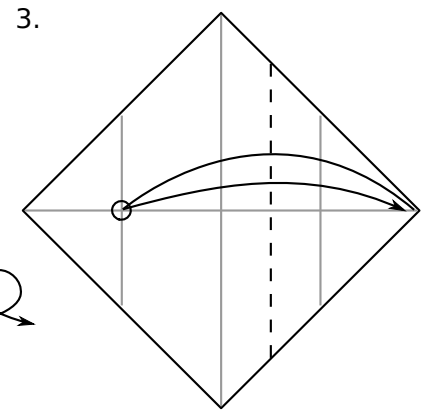

Heart Envelope

Designed by Jo Nakashima

<http://jonakashima.com.br>
<http://youtube.com/jonakashima>

Date: 25/Jan/2015
Difficulty Level: simple
Time to fold it: 5 minutes
Video: <http://youtu.be/Ff52KRmW3SU>

Paper: 18cm x 18cm

- Standard paper
- Tissue foil
- Wet folding

10.

11.

12.

13.

14.

15.