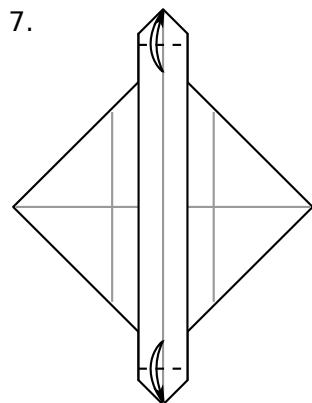

Heart Envelope

Designed by Jo Nakashima

<http://jonakashima.com.br>
<http://youtube.com/jonakashima>

Date: 25/Jan/2015
Difficulty Level: simple
Time to fold it: 5 minutes
Video: <http://youtu.be/Ff52KRmW3SU>

Paper: 18cm x 18cm

- Standard paper
- Tissue foil
- Wet folding

10.

11.

12.

13.

14.

15.