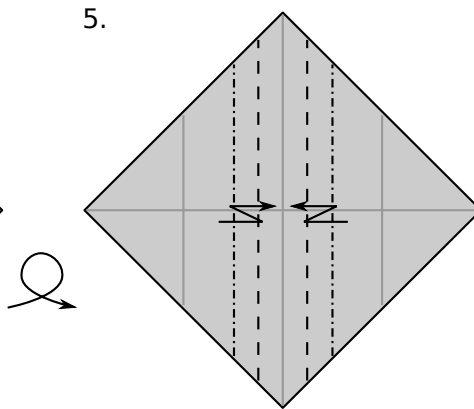

Heart Envelope

Designed by Jo Nakashima

<http://jonakashima.com.br>
<http://youtube.com/jonakashima>

Date: 25/Jan/2015
Difficulty Level: simple
Time to fold it: 5 minutes
Video: <http://youtu.be/Ff52KRmW3SU>

Paper: 18cm x 18cm

- Standard paper
- Tissue foil
- Wet folding

10.

11.

12.

13.

14.

15.