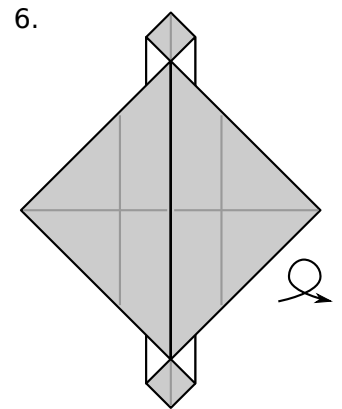

Heart Envelope

Designed by Jo Nakashima

<http://jonakashima.com.br>
<http://youtube.com/jonakashima>

Date: 25/Jan/2015
Difficulty Level: simple
Time to fold it: 5 minutes
Video: <http://youtu.be/Ff52KRmW3SU>

Paper: 18cm x 18cm

- Standard paper
- Tissue foil
- Wet folding

10.

11.

12.

13.

14.

15.