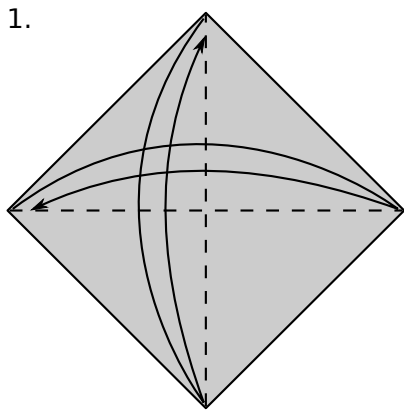

Heart Envelope

Designed by Jo Nakashima

<http://jonakashima.com.br>
<http://youtube.com/jonakashima>

Date: 25/Jan/2015
Difficulty Level: simple
Time to fold it: 5 minutes
Video: <http://youtu.be/Ff52KRmW3SU>

Paper: 18cm x 18cm

- Standard paper
- Tissue foil
- Wet folding

10.

11.

12.

13.

14.

15.