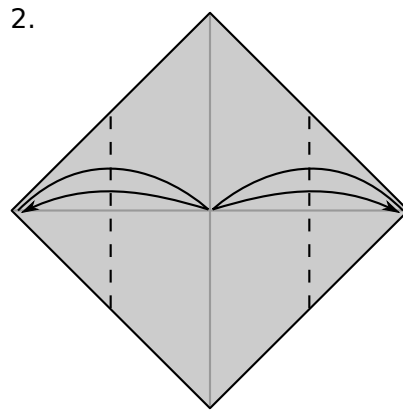

Heart Envelope

Designed by Jo Nakashima

<http://jonakashima.com.br>
<http://youtube.com/jonakashima>

Date: 25/Jan/2015
Difficulty Level: simple
Time to fold it: 5 minutes
Video: <http://youtu.be/Ff52KRmW3SU>

Paper: 18cm x 18cm

- Standard paper
- Tissue foil
- Wet folding

10.

11.

12.

13.

14.

15.