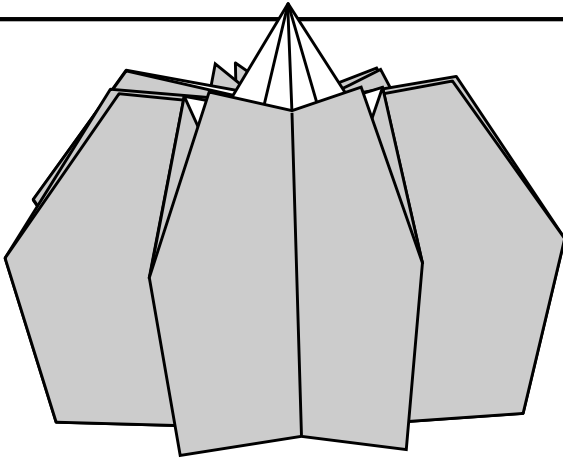

Pumpkin

Designed by Jo Nakashima

<http://jonakashima.com.br>
<http://youtube.com/jonakashima>

Date: 07/Oct/2015
 Difficulty Level: Simple
 Time to fold it: 10 minutes
 Video: <http://youtu.be/8tbg3husvbU>

Paper: 15cm x 15cm

- Standard paper
- Tissue foil
- Wet folding

1.

2.

3.

4.

5.

6.