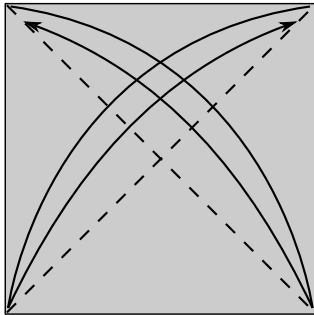

Pumpkin

Designed by Jo Nakashima

<http://jonakashima.com.br>
<http://youtube.com/jonakashima>

Date: 07/Oct/2015
Difficulty Level: Simple
Time to fold it: 10 minutes
Video: <http://youtu.be/8tbg3husvbU>

Paper: 15cm x 15cm

- ☒ Standard paper
- ☒ Tissue foil
- ☐ Wet folding

1.

2.

3.

4.

5.

6.

7.

8.

9.